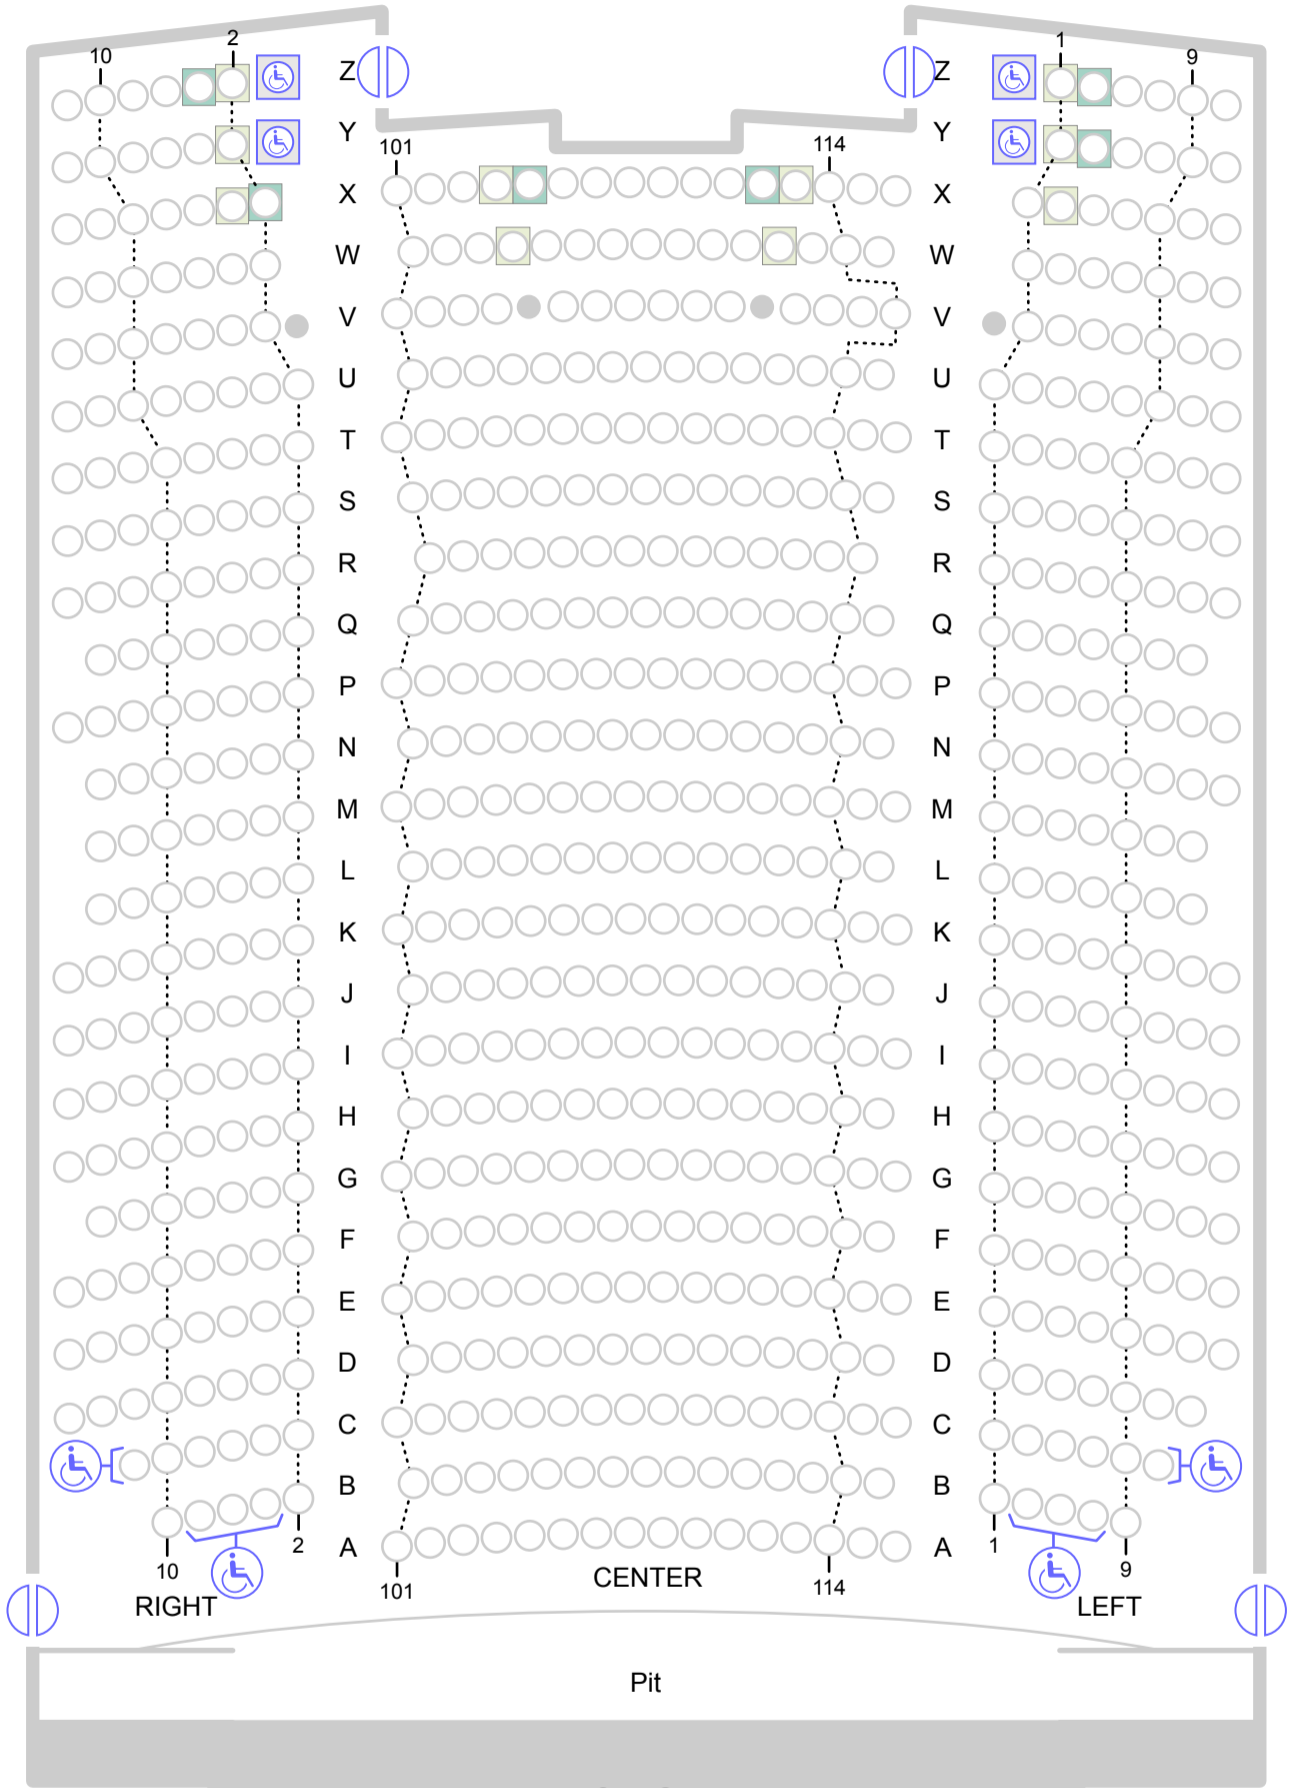

Balcony *

Orchestra *

STAGE

KEY  Accessible Seating [*]

POWERED BY **SABO**™

Click this box for other sections in this venue

ORCHESTRA

KEY

- Exit
- Accessible Seating
- Wheelchair Slot
- Pole
- Obstructed View
- Partially Obstructed View

Click this box for other sections in this venue

BALCONY