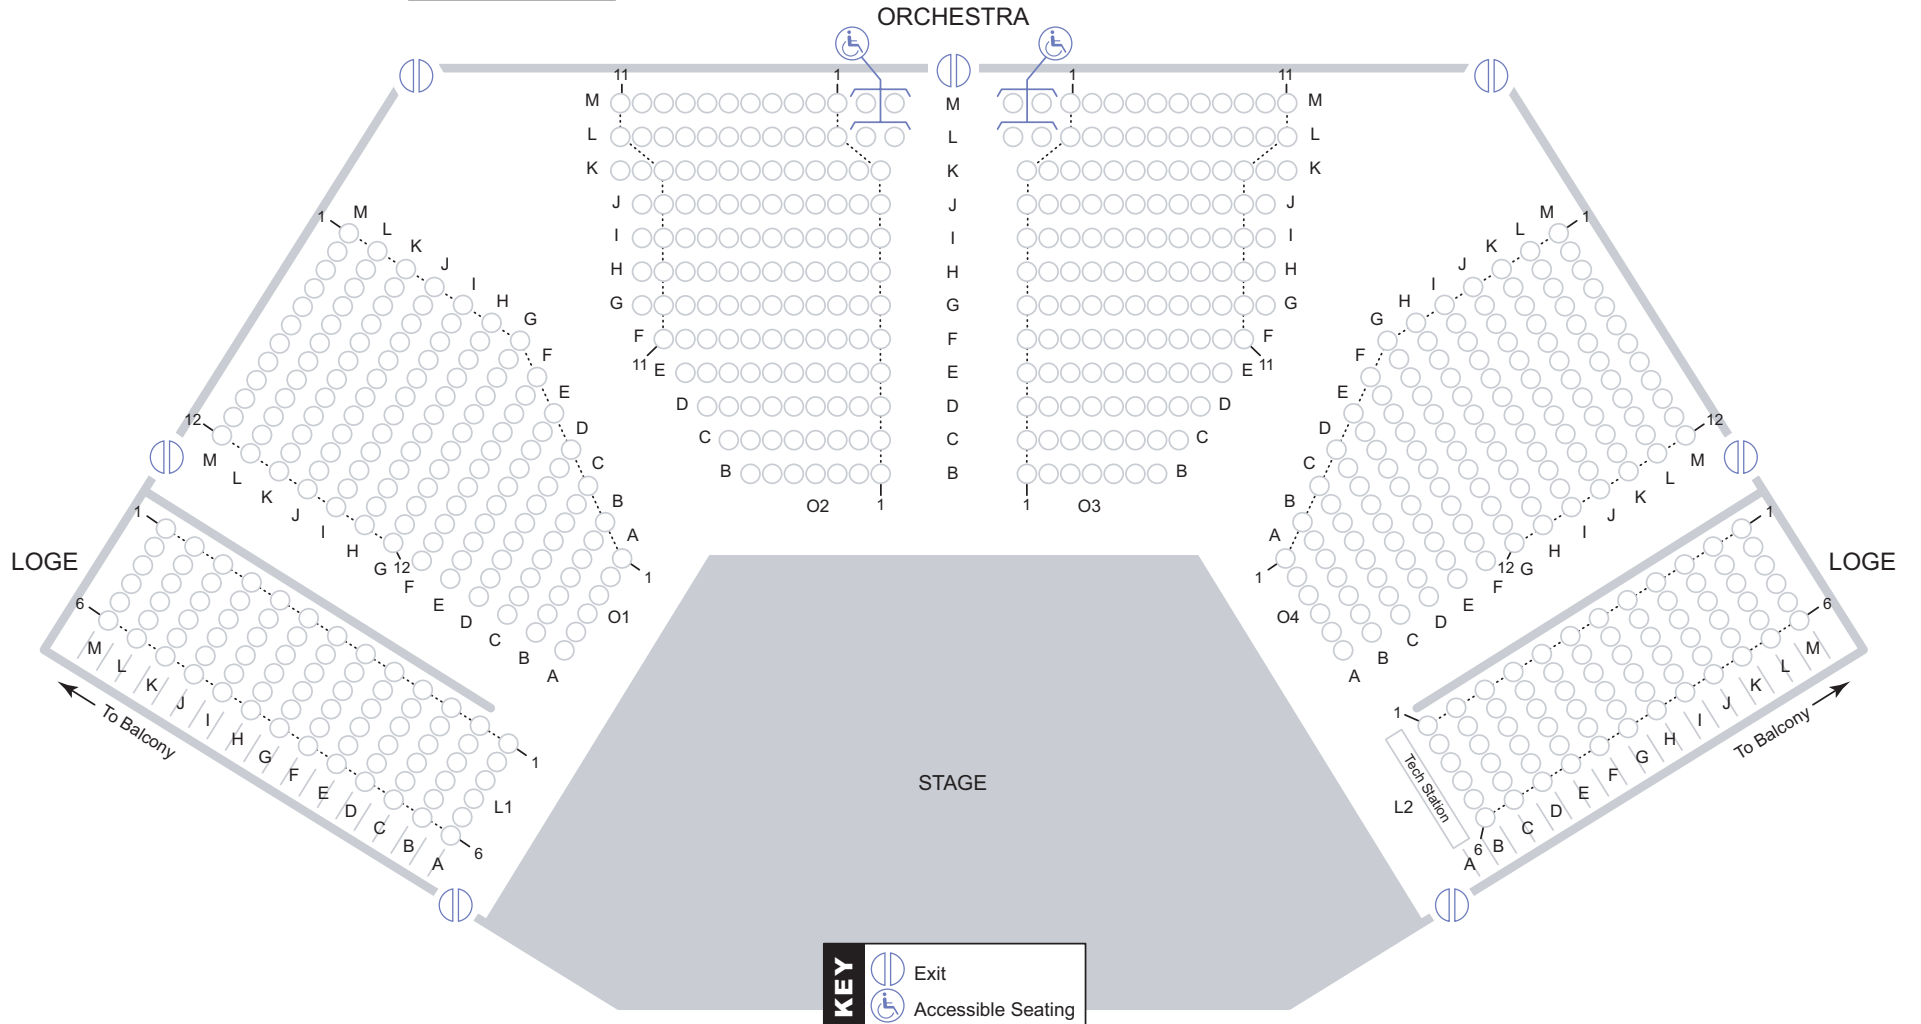

Orchestra & Loge

Balcony

BALCONY

KEY Exit

POWERED BY SABO.

* To Purchase Loge Tickets
Please Visit Balcony Map

* To Purchase Loge Tickets
Please Visit Balcony Map

LOGE

LOGE

L1*

L2*