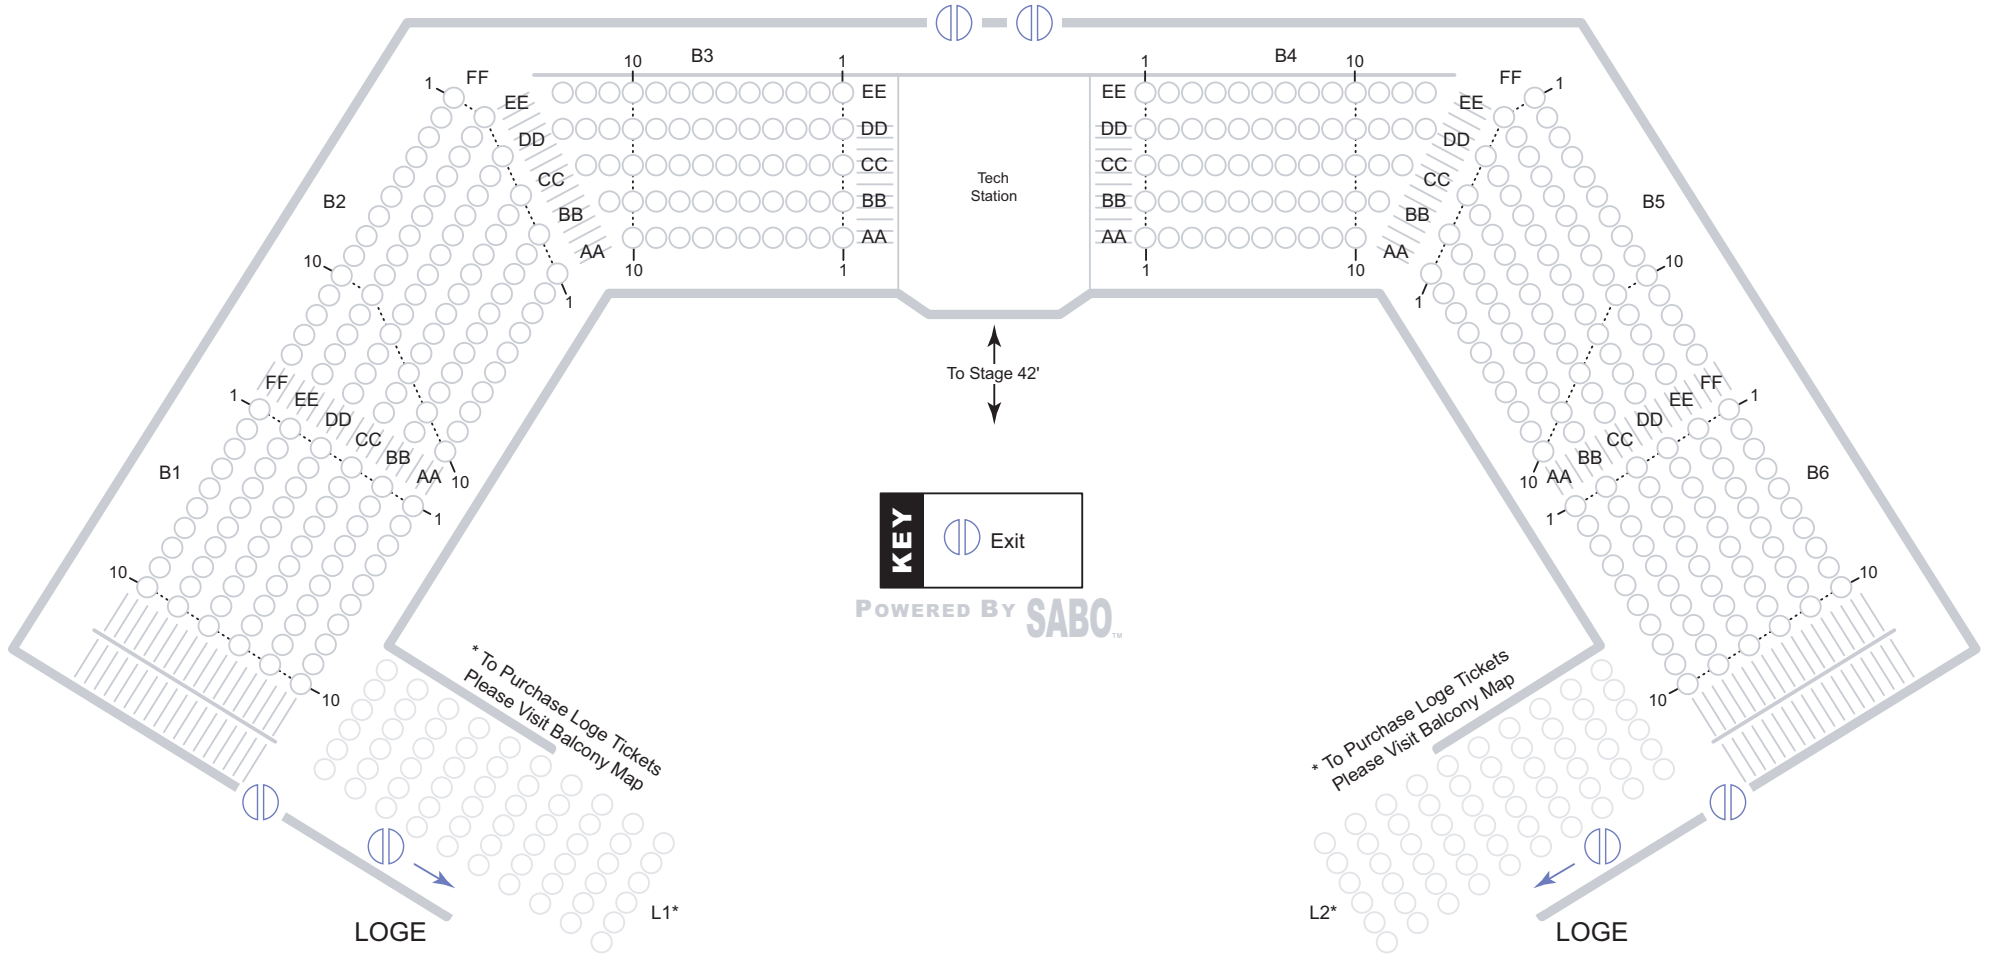

Orchestra & Loge

Balcony

BALCONY

KEY Exit

POWERED BY SABO.

* To Purchase Loge Tickets
Please Visit Balcony Map

* To Purchase Loge Tickets
Please Visit Balcony Map

LOGE

LOGE

L1*

L2*