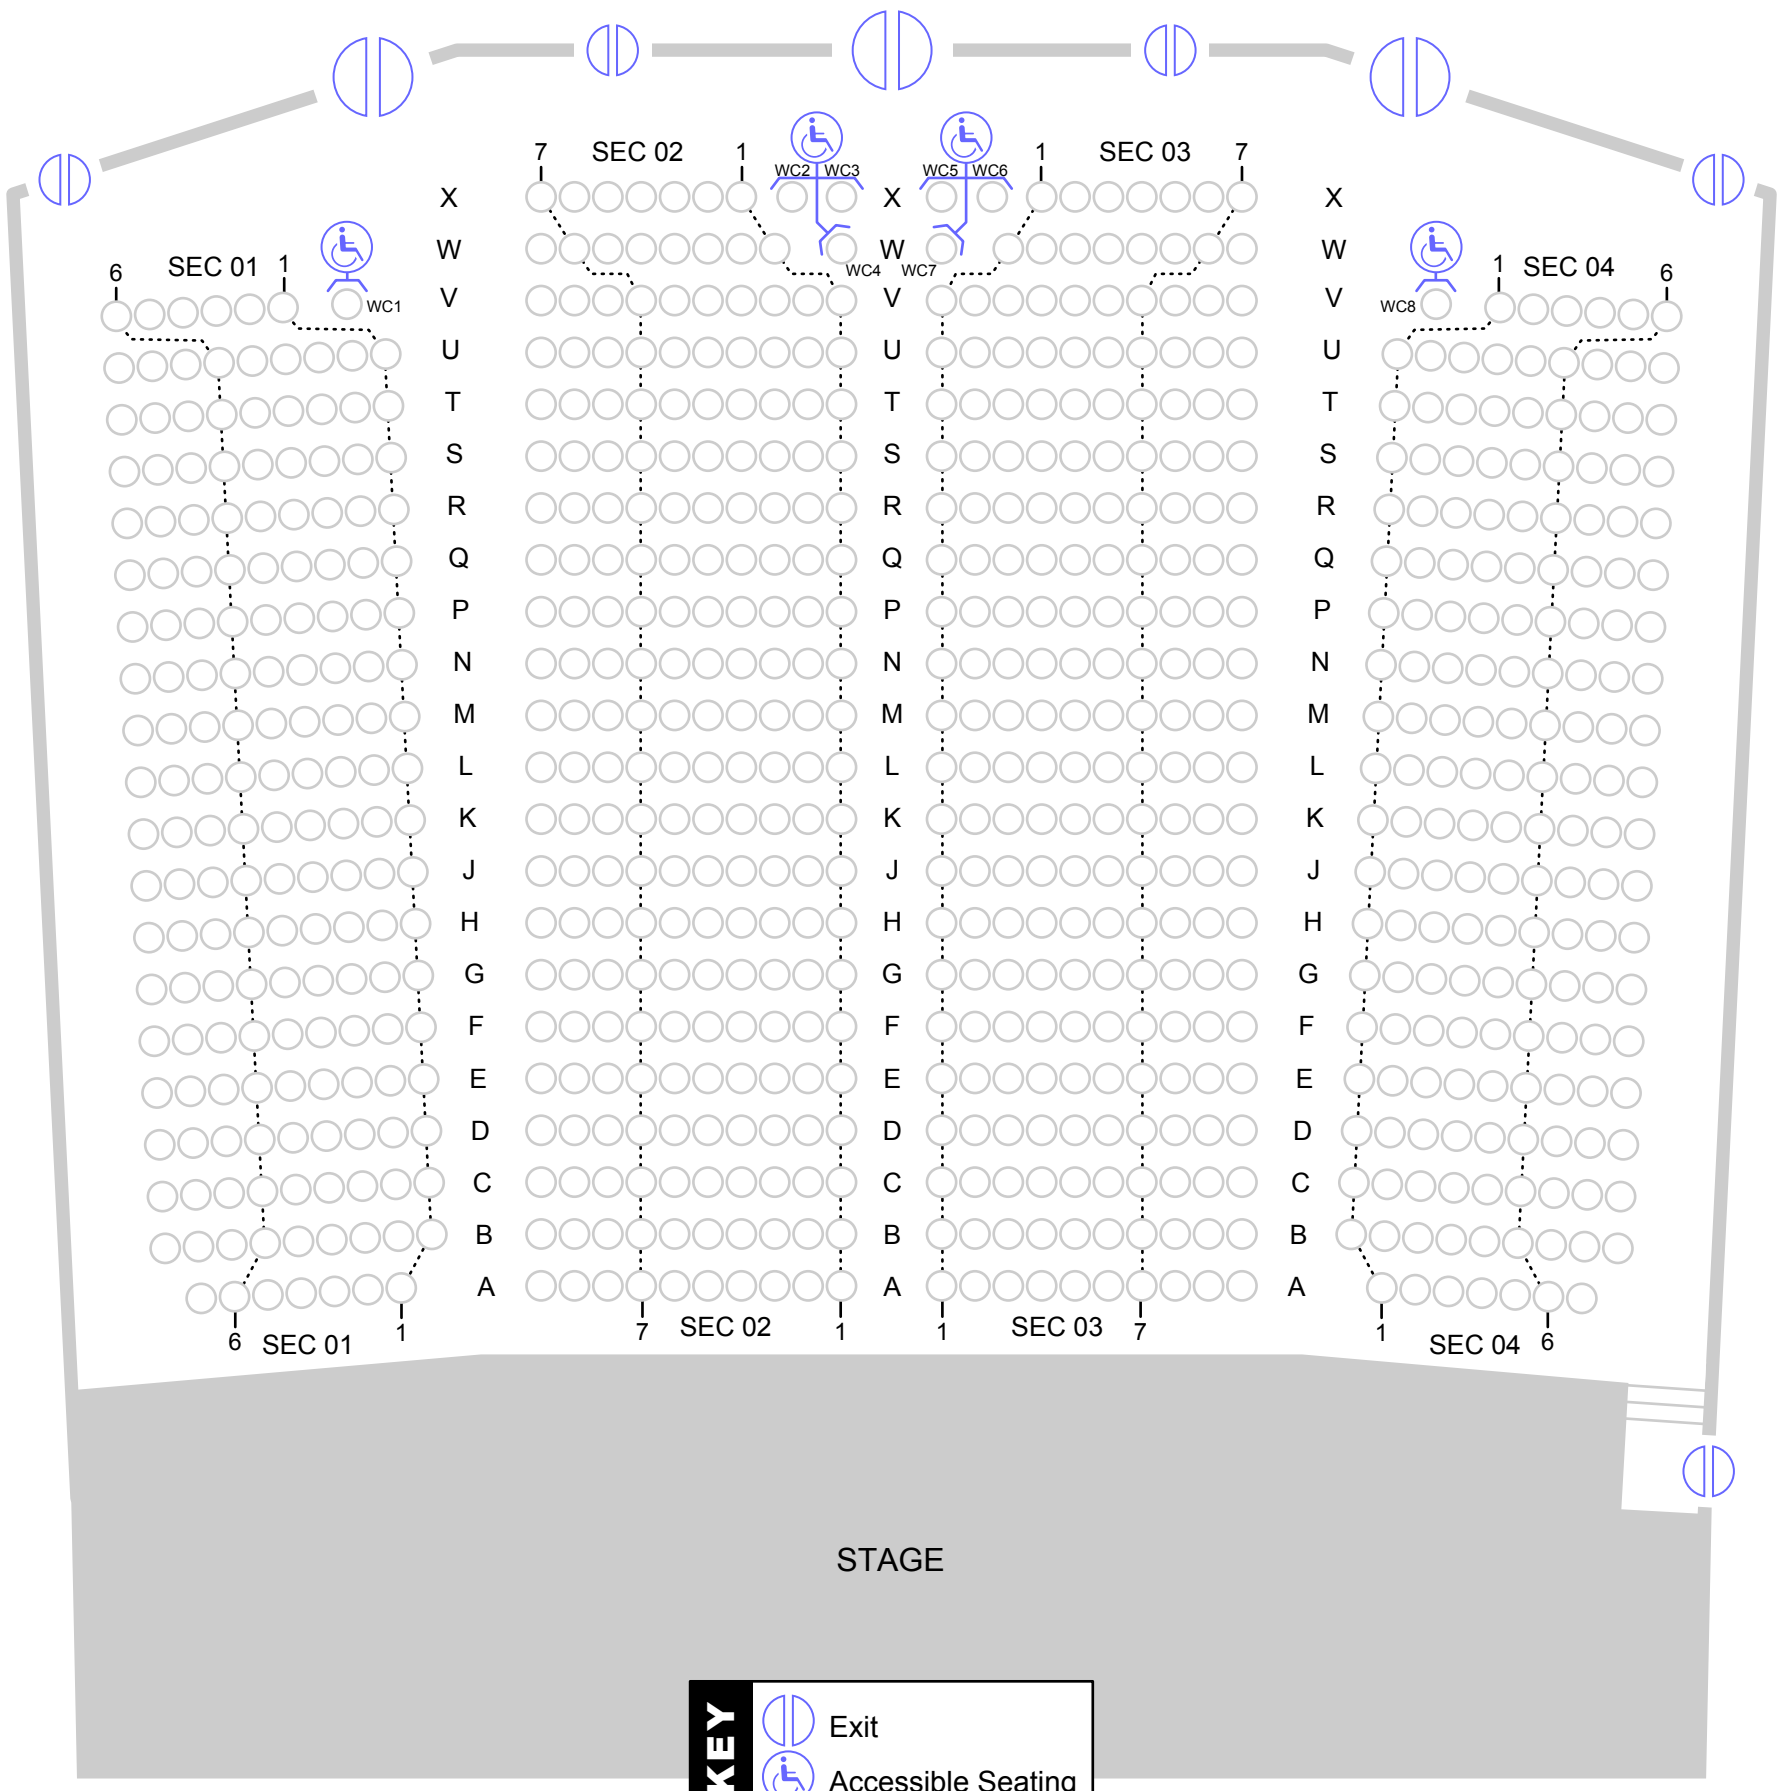

Orchestra

ORCHESTRA

KEY

- Exit
- Accessible Seating